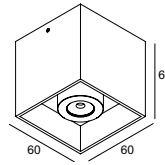

ROXY ◇
304 12 01 ◇
◇ = A / W
INCL. 1 x POWERLED WHITE 1W / 5500K

ROXY WW ◇
304 12 02 ◇
◇ = A / W
INCL. 1 x POWERLED WHITE 1W / 3300K

INCL. 1 x LENS 10°
EXCL. LED POWER SUPPLY 350mA-DC
CURRENT CONTROLLED

Ⓜ CE 0.2 IP54

OPTIONS
LED POWER SUPPLY 350mA-DC