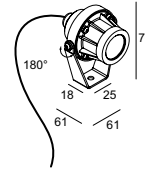

INDUSTRIAL S WW ◊

306 01 02 ◊

◊ = A

INCL.1 x POWERLED WHITE 1=3W / 3000K